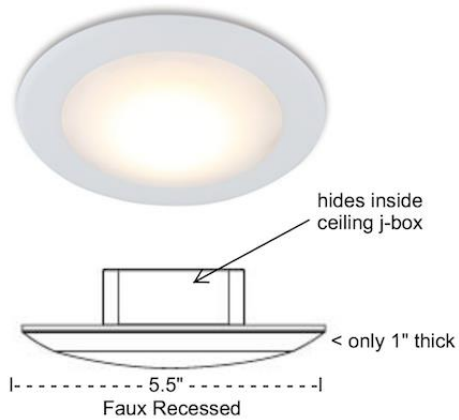

creLED

Key Features: FOR SHOWERS OR SHALLOW CEILINGS

Standard Model:	WET-LITE-5-WH
Available Options:	Please Browse Through our Other Fixtures to Meet Your Project Needs
Nominal Dimensions:	5.5" OD x 1.0" Below Ceiling Line (LED Driver Hides Inside Junction Box)
Housing Specifications:	Uniform White Thermoplastic and Code Compliant Electrical Compartment
Diffuser Specifications:	Opal DURAC Shatterproof Thermoplastic, Asbestos Free, UV Stabilized
Lamp Specifications:	Dimmable LED, 8 Watts, 700 Lumens, >80 CRI, 2700K-4000K
Energy Efficiency:	87 LPW (Lumens per Watt), NYECC & NYSERDA Compliant
Mounting Type:	Surface Ceiling Mount to Standard 4" Recessed Junction Box
Standards & Codes:	ETL Listed Dry, Damp or Wet Locations, NEC 1.08, NYC DOB (IBC), NJEC, Energy Star
Certifications:	Registered by Product Code, Unique ID, SKU, or Calendar Number