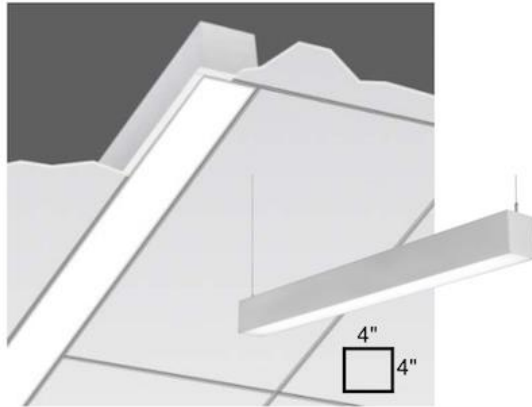

creLED

Key Features:
EASY TO SPECIFY, OPTIONAL EM BATTERY

Standard Model:	SLOT-LITE-WH-(Length)*-(Mounting)*
Available Options:	* 2' 4' or 8'; -R Recess (Advise Ceiling), -S Surface, -P Pendant, -W Wall; -EM Battery
Nominal Dimensions:	4.0" Nominal Cross Section in 24", 48" or 96" Nominal Complete Fixture Lengths
Housing Specifications:	Code Gauge Steel Housing (Aluminum is Available), Premium Baked White Enamel
Diffuser Specifications:	Smooth Opal DURAC Shatterproof Thermoplastic, Asbestos Free, UV Stabilized
Lamp Specifications:	LED, 4.5 Watts per Foot (May Double Output), 575 Lumens per Foot, >82 CRI, 3K-4K
Energy Efficiency:	127 LPW (Lumens per Watt), NYECC & NYSERDA Compliant
Mounting Type:	-R Recessed, -S Surface, -P Pendant (Aircraft Cable by Other) or -W Wall
Standards & Codes:	UL Dry or Damp Locations, NEC 1.08, NYC DOB (IBC), NJEC, DLC LP Source
Certifications:	Registered by Product Code, Unique ID, SKU, or Calendar Number